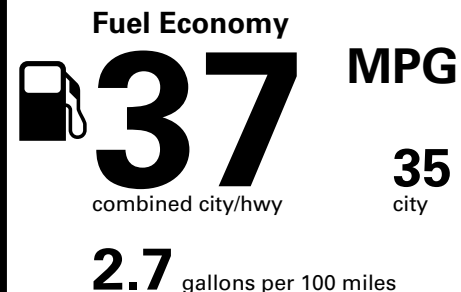

*MSRP (Manufacturer's Suggested Retail Price)

Visit us at www.mitsubishicars.com

Fuel Economy and Environment

Gasoline Vehicle

Compact Cars range from 14 to 107 MPG. The best vehicle rates 136 MPGe.

You save \$1,750
in fuel costs over 5 years compared to the average new vehicle.

Annual fuel COST
\$1,050

Actual results will vary for many reasons, including driving conditions and how you drive and maintain your vehicle. The average new vehicle gets 27 MPG and costs \$7,000 to fuel over 5 years. Cost estimates are based on 15,000 miles per year at \$2.55 per gallon. MPGe is miles per gasoline gallon equivalent. Vehicle emissions are a significant cause of climate change and smog.