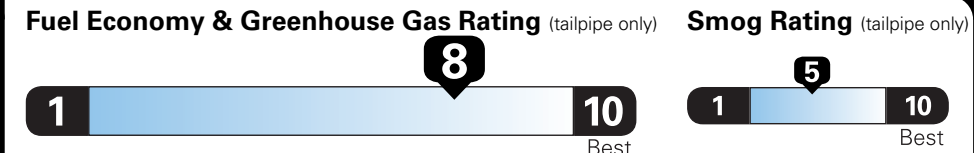

Fuel Economy and Environment

Gasoline Vehicle

Compact Cars range from 14 to 107 MPG. The best vehicle rates 136 MPGe.

You save \$1,750
in fuel costs over 5 years compared to the average new vehicle.

Annual fuel cost \$1,050