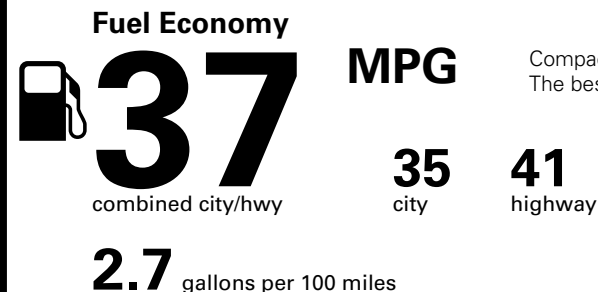

Fuel Economy and Environment

Gasoline Vehicle

Compact Cars range from 14 to 107 MPG. The best vehicle rates 136 MPGe.

You save \$1,750
in fuel costs over 5 years compared to the average new vehicle.

Annual fuel cost \$1,050